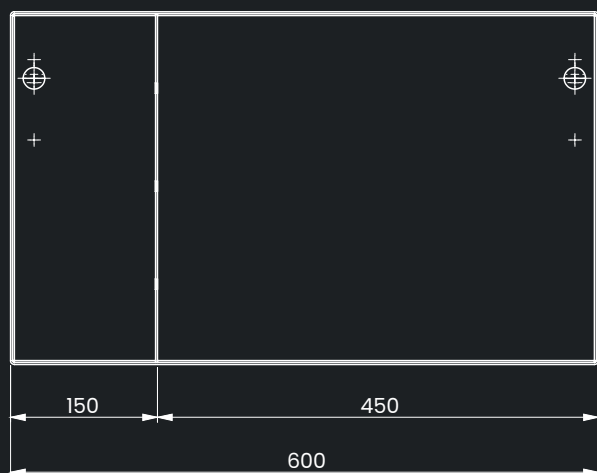

Bracket

Type "G"

REV. 01/20

Available colours

Item code

B059837

Bianco

B059838